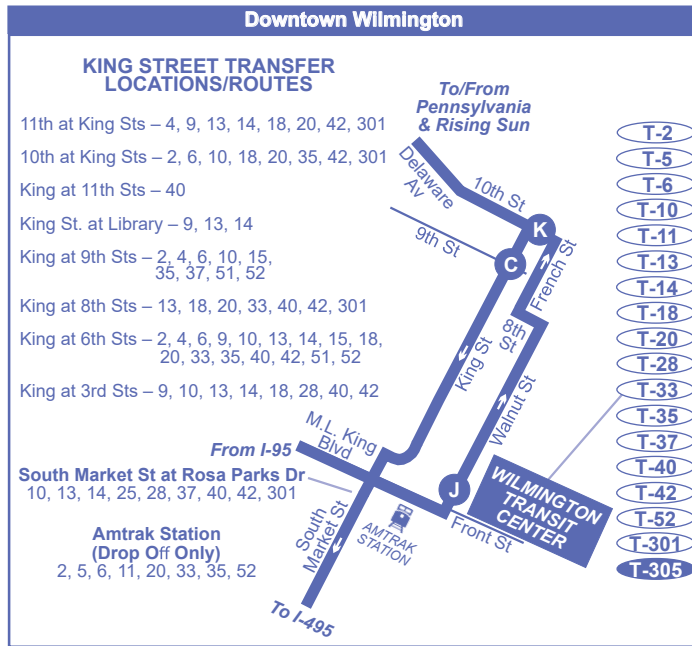

ROUTE 10

Map Not To Scale

LEGEND

-  Route Symbol
-  Building Landmark
-  Map Reference Time Point
-  Park & Ride Lots
-  Transfer Point
-  Transfer Point (Seasonal Service)

ROUTES SERVING NEWARK TRANSIT HUB

6, 33, 46, 53, 55, Cecil 4
DART Connect – Newark

Route 10 Does Not Go Into Newark Transit Hub

At the Wilmington Transit Center buses load/unload outside along Walnut Street.

Route 10 Does Not Serve Corporate Commons on Saturday. The route travels along Commons Blvd. from Basin Rd to Airport Rd.