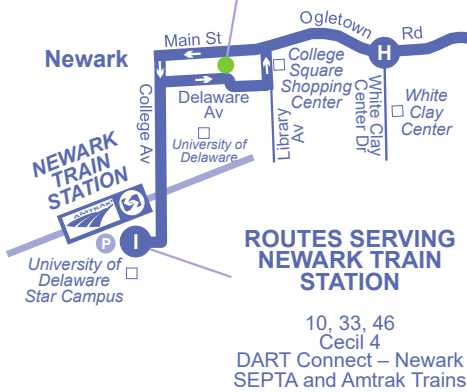

ROUTE 10

Map Not To Scale

LEGEND

-  Route Symbol
-  Building Landmark
-  Map Reference Time Point
-  Park & Ride Lots
-  Transfer Point
-  Transfer Point (Seasonal Service)

ROUTES SERVING NEWARK TRANSIT HUB

6, 33, 46, 53, 55, Cecil 4
DART Connect – Newark

Route 10 Does Not Go Into Newark Transit Hub

At the Wilmington Transit Center buses load/unload outside along Walnut Street.

Route 10 Does Not Serve Corporate Commons on Saturday. The route travels along Commons Blvd. from Basin Rd to Airport Rd.

Free Wi-Fi

Network: DART Wi-Fi
Password: RIDEART
Brought to you by DE OHS