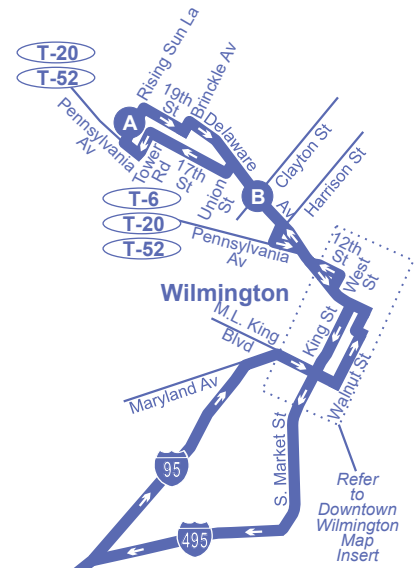

ROUTE 10

Map Not To Scale

LEGEND

-  Route Symbol
-  Building Landmark
-  Map Reference Time Point
-  Park & Ride Lots
-  Transfer Point
-  Transfer Point (Seasonal Service)

ROUTES SERVING NEWARK TRANSIT HUB

6, 33, 46, 53, 55, Cecil 4
DART Connect – Newark

Route 10 Does Not Go Into Newark Transit Hub

At the Wilmington Transit Center buses load/unload outside along Walnut Street.

Route 10 Does Not Serve Corporate Commons on Saturday. The route travels along Commons Blvd. from Basin Rd to Airport Rd.

Free Wi-Fi

Network: DART Wi-Fi
Password: RIDEART
Brought to you by DE OHS